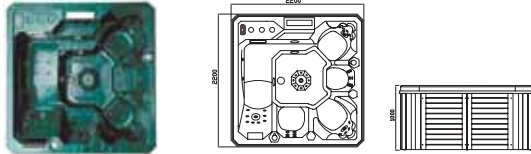

Spa color	Standard: white	Option: gray/blue/summer sapphire/mystic emerald/silver white marble/ippsum /w/ the pearlescent /oceanwave
Wooden panel	Standard: red	Option: Natural wood/black/ Wood kind: white pine/lash
PS panel	Option:gray/coffee/brown/red	
Leather pane	Option: Light grey/Light yellow	
Control system	1pc	
TV	15"	
Water pump	1.5KW X 2	
Filter pump	0.75KW	
Heater	3KW X 1	
Air pump	0.4KW X 1	
Colourful light	Colourful light 1pc	
Filter	1pc	
Jet	5" big Jet:1pc 3" Jet:3pcs Small Jet:8pcs air bubble Jet: 8 pcs	
pillow	3pcs	
Seating Capacity	8person	
Capacity(m³)	1.6m³	
Ozone	1pc	
FMCO	1pc	
Total power	7.48KW	

板材颜色	标配颜色: 白色	可选颜色: 灰色、蓝色、云杉绿、云杉绿、云杉灰、石雪白、珍珠白、海洋蓝
木框	标配颜色: 红色	可选颜色: 原木色、棕色
塑料板	可选颜色: 灰色/咖啡色/棕色	
皮革面板	可选颜色: 浅灰色/浅黄色	
电脑控制系统	1个	
电视	15寸	
水泵	1.5KW X 2	
过滤器	0.75KW	
加热器	3KW X 1	
风泵	0.4KW X 1	
彩色变化灯	水底灯: 1个	
过滤器	1个	
喷嘴	5寸大喷嘴: 1个 3寸喷嘴: 3个 小喷嘴: 3个 气泡嘴: 8个	
枕头	3个	
人数	8人	
容量(m³)	1.6m³	
臭氧消毒	1个	
FMCO	1个	
总功率	7.48KW