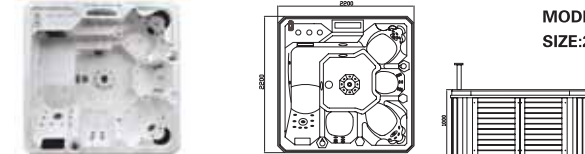

Spa color	Standard: white	Option: gray/blue/summer sapphire/mystic emerald /silver white marble/ippsum /w/ the pearlescent/ oceanwave
Wooden panel	Standard: red	Option: Natural wood/black/ Wood kind: white pine/lash
PS panel	Option:gray/coffee/brown/red	
Leather pane	Option: Light grey/Light yellow	
Control system	1pc	
TV	15"	
Water pump	1.5KW X 2	
Filter pump	0.75KW	
Heater	3KW X 1	
Air pump	0.4KW X 1	
Colourful light	1pc LED:15pcs Colourful light:1pcs	
Filter	1pc	
Jet	5" big Jet:1pc 3" Jet:12pcs LED big Jet:1pc Small Jet:8pcs air bubble Jet:8pcs	
pillow	3pcs	
Seating Capacity	8person	
Capacity(m³)	1.6m³	
Ozone	1pc	
FMCO	1pc	
Total power	7.45KW	

板材颜色	标配颜色: 白色	可选颜色: 灰色、蓝色、云杉绿、云杉绿、云杉灰、石雪白、珍珠白、海洋蓝
木框	标配颜色: 红色	可选颜色: 原木色、棕色
塑料板	可选颜色: 灰色/咖啡色/棕色	
皮革面板	可选颜色: 浅灰色/浅黄色	
电脑控制系统	1个	
电视	15寸	
水泵	1.5KW X 2	
过滤器	0.75KW	
加热器	3KW X 1	
风泵	0.4KW X 1	
彩色变化灯	灯条: 15个 水底灯: 1个	
过滤器	1个	
喷嘴	5寸大喷嘴: 3个 3寸喷嘴: 12个 LED大喷嘴: 1个 小喷嘴: 35个 气泡嘴: 8个	
枕头	3个	
人数	8人	
容量(m³)	1.6m³	
臭氧消毒	1个	
FMCO	1个	
总功率	7.45KW