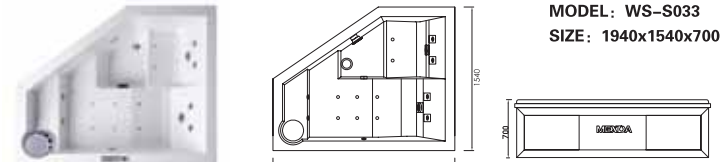

Spa color	Standard: white	Option: grey/blue/summer sapphire/mystic emerald /silver white marble/gypsum / gypsum /white pearlescent /oceanwave
Wooden panel	Standard: Natural wood/red/black/ Wood kind: white pine/oak	
Leather pane	Option: Light grey/light yellow	
Control system	1pc	
Water pump	1.5KW X 1	
Heater	2KW X 1	
Filter pump	0.4KW X 1	
Colourful light	1pc	
Osone	1pc	
Filter	1pc	
Jet	4' rotating Jet:2pcs 3' rotating Jet:1pc 2' rotating Jet:6pcs Air bubble Jet: 6pcs	
Cubage(m³)	1.2m³	
Pikow	2pcs	
Total power	3.9KW	

柜材颜色	棕配颜色: 白色	可选颜色: 灰色、蓝色、云彩蓝、云彩绿、云彩灰、石膏白、珍珠白、海洋蓝
木柜	棕配颜色: 棕红色	可选颜色: 原木色、棕黑色
皮革控制柜	棕配颜色: 浅灰色、浅黄色	木质: 水曲柳或带木蜡
水泵	1.5KW X 1	
过滤器	2KW X 1	
风泵	0.4KW 1个	
七彩泡底灯	1个	
臭氧	1个	
过滤器	1个	
喷嘴	4'旋转喷嘴 2个 3'旋转喷嘴 1个 2'旋转喷嘴 6个 泡泡嘴 6个	
容量(m³)	1.2m³	
滤芯	2个	
总功率	3.9KW