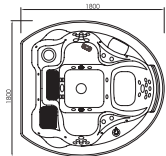

Spa color	Standard: white	Option: grey/blue/summer sapphire/mystic emerald /silver white marble/
Wooden panel	Standard: red	Option: Natural wood/black/ Wood kind: white pine/ash
PS panel	Option: grey/white/brown/red	
Leather pane	Option: Light gray/Light yellow	
Control system	1pc	
Water pump	1.5KW X 1	0.37KW X 1
Heater	3KW X 1	
Colourful light	1pc	
Filter	1pc	
Jet	5' rotating Jet: 1pc 3' rotating Jet: 4pcs 2' rotating Jet: 13pcs Small Jet: 20pcs	
Pillow	1pc	
Seating Capacity	1-2pc	
Cubage(m³)	1pc	
Ozone	1pc	
Waterfall	1pc	
FMCO	1pc	
Total power	6.37 KW	

板材颜色	标配颜色: 白色	可选颜色: 灰色、蓝色、云杉蓝、云杉绿、云杉灰、石雪白、珍珠白、海洋蓝
木架	标配颜色: 棕色	可选颜色: 原木色、棕色、木炭、水曲柳或不锈钢
塑料板	可选颜色: 灰色/咖啡色/棕色/红色	
皮革面板	可选颜色: 浅灰色/浅黄色	
电脑控制系统	1个	
水泵	1.5KW X 1	0.37KW X 1
加热器	3KW X 1	
彩色空化灯	水底灯: 1个	
过滤器	1个	
喷嘴	5寸旋转喷嘴	1个
	3寸旋转喷嘴	4个
	2寸旋转喷嘴	13个
	小喷嘴	20个
枕头	1个	
人数	1-2人	
容量(m³)	1.2m³	
臭氧	1个	
瀑布	1个	
FMCO	1个	
总功率	6.37KW