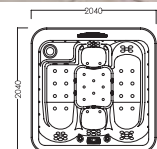

Spa color	Standard: white	Option: grey/black/summer sapphire/mystic emerald /silver white marble/gypsum /with the peacock/loosewave
Wooden panel	Standard:	Option: Natural wood/red/black/ Wood knot: white pine/ash
Leather pane	Option: Light grey/light yellow	
Control system	1pc	
Water pump	1.5KW X 2	0.75KW X 1
Heater	3KW X 1	
Filter pump	0.4KW X 1	
Colourful light	1pc	
Little LED	28pcs	
Osone	1pc	
Filter	1pc	
Diverter	2pcs	
Jet	3" LED rotating jet: 4pcs 2" rotating jet: 14pcs Small jet: 39pcs	
Waterfall	1pc	
Panel	2pcs	
FMCD	1pc	
Total power	7.15KW	
Extra	Pop-up TV 15" - DVD	

板材颜色	标配颜色: 白色	可选颜色: 灰色、蓝色、云彩蓝、云彩绿、云彩紫、石雪白、珍珠白、海洋蓝
木质面板	标配颜色: 红棕色	可选颜色: 原木色、棕色色 木匠: 水曲柳或不带木匠
皮革面板	Option: 浅灰色/浅黄色	
电控控制系统	1个	
水泵	1.5KW X 2	0.75KW X 1
加热器	3KW X 1	
过滤器	0.4KW X 1个	
七彩泡泡灯	28个	
彩色灯珠	28个	
臭氧	1个	
过滤器	1个	
分水器	2个	
喷嘴	3寸带打转喷嘴: 4个 2寸旋转喷嘴: 14个 不带喷嘴: 39个	
瀑布	1个	
控制	2个	
FMCD	1个	
总功率	7.15KW	
选件	15寸开屏电视、DVD