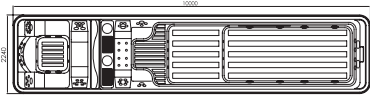

板材颜色	标配颜色: 白色	可选颜色: 云彩蓝、云彩绿、云彩灰、石膏白、珍珠白、海洋蓝
木裙	标配颜色: 棕红色	可选颜色: 原木色、棕黑色
塑料裙	可选颜色: 灰色/咖啡色/棕红色	水质: 水曲柳或带木裙
电脑控制系统	2个	
水泵	2.2KW X 4	1.5KW X 2 0.75KW X 2 0.37KW X 1
恒温器	3KW X 2	
风泵	0.7KW 1个	
七彩池底灯	5个	
变色灯珠	40个	
臭氧	2个	
沙缸	1个	
过滤器	3个	
喷嘴	U形大喷嘴 2个	
	5" 强力大喷嘴 4个	
	5" 旋转大喷嘴 4个	
	3" 旋转喷嘴 11个	
	不锈钢喷嘴 75个	
	泡泡嘴 20个	
大瀑布	1个	
枕头	2个	
容量(m³)	15m³	
总功率	17.5KW	

Spa color	Standard: gypsum	Option: white/grey/blue/summer sapphire/mystic emerald/silver white marble/with the pearlescent/oceanwave
Wood pane	Standard: natural wood	Option: red/black/ Wood kind: white pine/ash
PS panel	Option:gray/coffee/brown-red	
Control system	2pcs	
Water pump	2.2KW X 4	1.5KW X 2 0.75KW X 2 0.37KW X 1
Heater	3KW X 2	
Filter pump	0.7KW X 1	
Colourful light	5pcs	
Little LED	40pcs	
Ozone	2pcs	
sand filter	1pc	
Filter	3pcs	
Jet	U Shape Jet: 2pcs	
	5" power Jet: 4pcs	
	5" rotating Jet: 4pcs	
	3" rotating Jet: 11pcs	
	Small Jet: 75pcs	
	Air bubble jet: 20个	
Waterfall	1pc	
Pillow	2pcs	
Cubage(m³)	15m³	
Total power	17.5KW