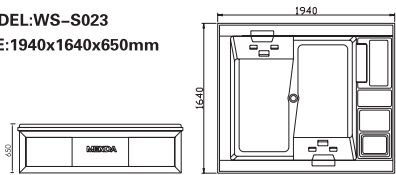

Spa color	Standard: white	Option: grey/blue/summer sapphire/mystic emerald /silver white marble/gypsum / white pearlshell /oceanwave
Wooden panel	Standard: Option: Natural wood/red/black/ Wood kind: white pine/ash	
Leather pane	Option: Light grey/light yellow	
Control system	1pc	
Water pump	1.8KW X1	
Heater	2KW X1	
Filter pump	0.4KW X1	
Colorful light	1pc	
Diase	1pc	
Filter	1pc	
Jet	4" rotating Jet:3pcs 3" rotating Jet:4pcs 2" rotating Jet:6pcs Air bubble Jet: 16pcs	
Cubage(m³)	1.4m³	
Waterfall	1pc	
P-flow	3pcs	
Thin decorated board	3pcs	
Total power	3.9KW