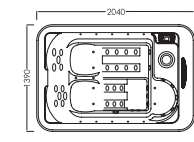

MODEL: WS-290 (TV)
SIZE: 1940x1340x830mm

Spa color	Standard: white	Option: grey/black/summer sapphire/mystic emerald /silver white marble/gypsum /ivory/palebeige/boisewave
Wooden panel	Standard: white	Option: Natural wood/red/black/ Wood kind: white pine/ash
Leather panel	Option: Light grey/light yellow	
Control system	1pc	
Water pump	2.3KW X1	0.75KW X1
Heater	3KW X1	
Filter pump	0.8KW X1	
Colorful light	1pc	
Little LED	18pcs	
Osone	1pc	
Filter	1pc	
Diverter	1pc	
Jet	3" LED rotating Jet: 1pc 3" LED rotating Jet: 3pcs 2" rotating Jet: 4pcs Small Jet: 20pcs Air bubble Jet: 8pcs	
Waterfall	1pc	
Filter	1pc	
FM/CD	1pc	
Total power	6.15KW	
Extra	Pop-up TV 15" - DVD	