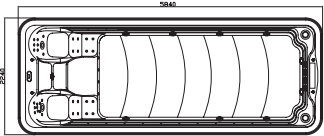

MODEL:WS-S06B
Size:5840x2240x1250mm