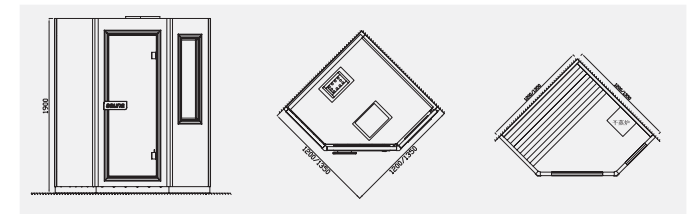

MODEL: WS-180FZ
SIZE: 1800x1050x1900mm
MODEL: WS-200FZ
SIZE: 2000x1200x1900mm

标准材质: 内外贴芬兰松

标准功能配置: 3KW桑拿炉
G06控制系统、温度调节、时间
调节、臭氧、FM收音、外接CD接口、
木桶、勺子

Standard Material:
with Finland Pine inside and outside

Standard Function:
Sauna heater 3KW、Control system G06
Adjustable temperature、Time
setting、Ozone、FM radio、
CD connector、Cask、Spoon

MODEL: WS-120JZ
SIZE: 1200x1200x1900mm
MODEL: WS-135JZ
SIZE: 1350x1350x1900mm

标准材质: 内外贴芬兰松

标准功能配置: 3KW桑拿炉
G06控制系统、温度调节、时间
调节、臭氧、FM收音、外接CD接口、
木桶、勺子

Standard Material:
with Finland Pine inside and outside

Standard Function:
Sauna heater 3KW、Control system G06
Adjustable temperature、Time
setting、Ozone、FM radio、
CD connector、Cask、Spoon