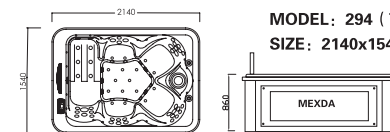

Spa color	Standard: white Option: grey/black/summer sapphire/mystic emerald /alber white marble/gypsum / white sandstone/icecream
Wooden panel	Standard: Option: Natural wood/red/black/ Wood kind: white pine/alsh
Leather panel	Option: Light grey/light yellow
Control system	Ipc
Water pump	2.25KW X 1 1.5KW X 1 0.75KW X 1
Heater	3KW X 1
Filter pump	0.75KW X 1
Colourful light	Ipc
Little LED	23pcs
Stone	Ipc
Filter	Ipc
Jet	5" LED rotating Jet: 1pc 3" LED rotating Jet: 5pcs 2" rotating Jet: 13pcs Small Jet: 31pcs
Waterfall	Air bubble jet: 14pcs
Flk/w	Ipc
FMCD	Ipc
FMCD	Ipc
Total power	8.2KW
Extra	Pop-up TV 15" / DVD

板材颜色	标准颜色: 白色 可选颜色: 灰色、黑色、森林蓝、云彩绿、云彩灰、石黄白、珍珠白、海洋蓝
木架	标准颜色: 松木色 可选颜色: 原木色、松木色 木皮: 水曲柳或不锈钢
皮革面板	可选颜色: 浅灰色、浅黄色
电控系统	1个
水泵	2.25KW X 1 1.5KW X 1 0.75KW X 1
加热器	3KW X 1
过滤器	0.75KW X 1
七彩泡泡灯	1个
彩色灯珠	23个
桑拿	1个
过滤桶	1个
分水罐	2个
电机	2个
5寸带灯旋转水炮	1个
3寸带灯旋转水炮	5个
2寸旋转水炮	13个
不锈钢喷嘴	31个
空气浴	14个
瀑布	1个
扶手	1个
FMCD	1个
总功率	8.2KW
标配	15寸升降电视、DVD