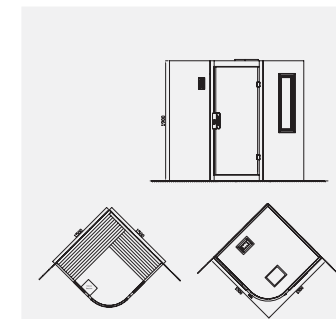

MODEL: WS-150HZ
SIZE: 1500x1500x1900mm

标准材质: 内外贴芬兰松

标准功能配置: 3KW桑拿炉
G06控制系统、温度调节、时间
调节、臭氧、FM收音、外接CD接口、
木桶、勺子

Standard Material:
with Finland Pine inside and outside

Standard Function:
Sauna heater 3KW, Control system G06
Adjustable temperature, Time
setting, Ozone, FM radio,
CD connector, Cask, Spoon