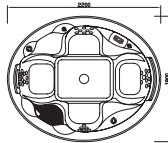

Spa color	Standard: white Option: grey/black/summer sapphire/mystic emerald /silver white marble/	板材颜色	标配颜色: 白色 可选颜色: 灰色、蓝色、云彩蓝、云彩绿、云彩灰、石膏白、珍珠白、海洋蓝
Wooden panel	Standard: red Option: Natural wood/black/ Wood kind: white pine/ash	木桶	标配颜色: 转红色 可选颜色: 原木色、棕色色 材质: 水曲柳或不带木屑
PS panel	Option: Light grey/light yellow	脚踏梯	可选颜色: 灰色/咖啡色/棕色
Leather pane	1pc	皮革扶手	可选颜色: 淡灰色/浅黄色
Control system	1pc	自动控制系统	1个
Water pump	1.5KW X 2 0.37KW X 1	水泵	1.5KW X 2 0.37KW X 1
Heater	3KW X 1	加热器	3KW X 1
Colourful light	1pc	彩色变化灯	1个
Fiber	1pc	过滤器	1个
Jet	5'rotating Jet:1pc 3'massage Jet:6pcs 2'rotating Jet:2 pcs Small Jet:26pcs	喷嘴	5'旋转喷嘴 1个 3'按摩喷嘴 4个 2'旋转直喷嘴 2个 小喷嘴 26个
Pillow	2pcs	枕尖	2个
Seating Capacity	4person	人数	4人
Capacity(m³)	1m³	容量(m³)	1m³
Chime	1pc	臭氧消毒	1个
FM/CO	1pc	FM/CO	1个
Total power	6.37KW	总功率	6.37KW