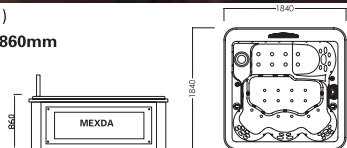

MODEL: 293 (TV)
SIZE: 1840x1840x860mm

Spa color	Standard: white Option: grey/black/summer sapphire/mystic emerald /alber white marble/ gypsum /white sandstone/icecream
Wooden panel	Standard: Option: Natural wood/red/black/ Wood kind: white pine/alsh
Leather panel	Option: Light grey/light yellow
Control system	Ipc
Water pump	1.5KW X 2 0.75KW X 1
Heater	3KW X 1
Filter pump	0.6KW X 1
Colourful light	Ipc
Little LED	23pcs
Stone	Ipc
Filter	Ipc
Driver	2pcs
Jet	5" LED rotating Jet: 1pc 3" LED rotating Jet: 5pcs 2" rotating Jet: 13pcs Small Jet: 20pcs
Waterfall	Air bubble jet: 14pcs
Flk/w	Ipc
FMCD	Ipc
FMCD	Ipc
Total power	7.15KW
Extra	Pop-up TV 15" / DVD