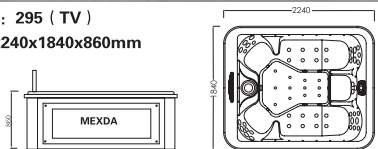

Spa color	Standard: white	Option: grey/black/summer sapphire/mystic emerald /silver white marble/gypsum /with the peacock/loosewave
Wooden panel	Standard:	Option: Natural wood/red/black/ Wood knot: white pine/ash
Leather pane	Option: Light grey/light yellow	
Control system	1pc	
Water pump	2.25KW X 1	1.5KW X 1 0.75KW X 1
Heater	3KW X 1	
Filter pump	0.4KW X 1	
Colourful light	1pc	
Little LED	28pcs	
Osone	1pc	
Filter	1pc	
Jet	3" LED rotating jet: 13pcs 2" rotating jet: 5pcs Small jet: 41pcs	
Waterfall	Air bubble jet: 17pcs	
Panel	2pcs	
FMCD	1pc	
Total power	7.8KW	
Extra	Pop-up TV 15" - DVD