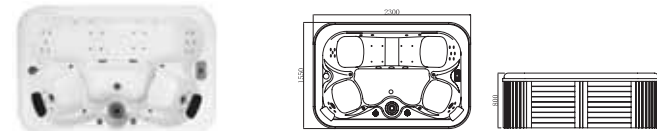

Spa color	Standard: white Option: grey/blue/summer sapphire/mystic emerald/silver white marble/gypsum
Wooden panel	Standard: red Option: Natural wood/black/ Wood kind: white pine/ash
PS panel	Option:gray/olive/brown/red
Leather pane	Option: Light gray/light yellow
Control system	1pc
Water pump	1.5KW X 1
Filter pump	0.75KW
Heater	2KW X 1
Air pump	0.2KW X 1
colourful light	colourful light:1pc
Diverter	1pc
Air adjustor	2pcs
Filter	1pc
Jet	5" rotating Jet:2pcs Small Jet:2pcs air bubble Jet:8pcs
Pillow	2pcs
Seating Capacity	4person
Volume(m³)	0.65m³
FM/CD	1pc
Ozone	1pc
Total power	5.45KW

柜体颜色	标配颜色: 白色 可选颜色: 灰色、蓝色、云彩蓝、云彩绿、云彩紫、石膏白、珍珠白、海洋蓝
木柜	标配颜色: 棕色 可选颜色: 原木色、棕色 材质: 水曲柳或带木柜
塑料板	可选颜色: 灰色/咖啡色/棕色/红色
皮革面板	可选颜色: 浅灰色/浅黄色
电脑控制系统	1个
水泵	1.5KW X 1
过滤器	0.75KW
加热器	2KW X 1
风泵	0.2KW
彩色变化灯	水底灯: 1个
分水阀	1个
过滤器	1个
喷嘴	5寸旋转喷嘴 2个 小喷嘴 2个 气泡嘴 8个
枕头	2个
人数	4人
容量(m³)	0.65m³
FM/CD	1个
臭氧消毒	1个
总功率	5.45KW