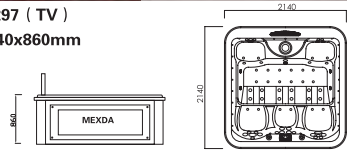

Spa color	Standard: white Option: grey/black/summer sapphire/marble emerald /silver white marble/ gypsum / white paeonrose/loosewena
Wooden panel	Standard: Option: Natural wood/red/black/ white paeonrose/loosewena
Leather panel	Option: Light grey/Light yellow
Control system	1pc
Water pump	1.5KW X 2 0.75KW X 1
Heater	3KW X 1
Fine pump	0.7KW X 1
Colourful light	1pc
Link LED	4pcs
Onze	1pc
Filter	1pc
Jet	5" LED rotating Jet/8pcs 3" LED rotating Jet/8pcs 2" rotating Jet/8pcs Small Jet: 28pcs Air bubble jet: 22pcs
Material	1pc
Pillow	2pcs
FMCD	1pc
Total power	7.45KW
Extra	Pop-up TV 15" - DVD