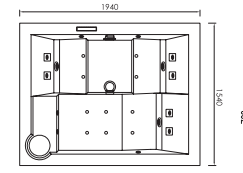

Spa color	Standard: white Option: grey/blue/summer sapphire/mystic emerald /silver white marble/gypsum / white pearl/rose/lacquer/wave
Wooden panel	Standard: Natural wood/red/black/ Wood kind: white pine/lash Option: Light grey/light yellow
Leather pane	Option: Light grey/light yellow
Control system	1pc
Water pump	1.5KW X 1
Heater	2KW X 1
Filter pump	0.4KW X 1
Colourful light	1pc
Osone	1pc
Filter	1pc
Jet	4" rotating Jet: 3pcs 3" rotating Jet: 3pcs 2" rotating Jet: 8pcs Air bubble Jet: 10pcs
Cubage(m³)	1.2m³
P-flow	30pc
Total power	3.9KW

板材颜色	标配颜色: 白色 可选颜色: 灰色、蓝色、云彩蓝、云彩绿、云彩灰、石膏白、珍珠白、海洋蓝
木饰	标配颜色: 仿红色 可选颜色: 原木色、棕色
皮革饰板	可选颜色: 深灰色、浅黄色
电制控制系统	1个
水泵	1.5KW X 1
加热器	2KW X 1
风泵	0.4KW 1个
七彩池底灯	1个
臭氧	1个
过滤器	1个
喷嘴	4寸旋转喷嘴 3个 3寸旋转喷嘴 3个 2寸旋转喷嘴 8个 气泡喷嘴 10个
容量(m³)	1.2m³
喷头	30个
总功率	3.9KW