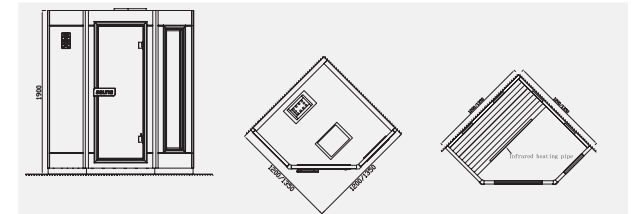

MODEL: WS-180FX
SIZE: 1800x1050x1900mm
MODEL: WS-200FX
SIZE: 2000x1200x1900mm

标准材质: 内侧贴芬兰松、外侧贴榉木木纹夹板

标准功能配置: 3KW桑拿炉
G06控制系统、温度调节、时间
调节、臭氧、FM收音、外接CD接口、
木桶、勺子

Standard Material: with Finland pine inside
and Beech wood board external

Standard Function:
Sauna heater 3KW、Control system G06
Adjustable temperature、Time
setting、Ozone、FM radio、
CD connector、Cask、Spoon

MODEL: WS-120JX
SIZE: 1200x1200x1900mm
MODEL: WS-135JX
SIZE: 1350x1350x1900mm

标准材质: 内侧贴芬兰松、外侧贴榉木木纹夹板

标准功能配置: 3KW桑拿炉
G06控制系统、温度调节、时间
调节、臭氧、FM收音、外接CD接口、
木桶、勺子

Standard Material: with Finland pine inside
and Beech wood board external

Standard Function:
Sauna heater 3KW、Control system G06
Adjustable temperature、Time
setting、Ozone、FM radio、
CD connector、Cask、Spoon