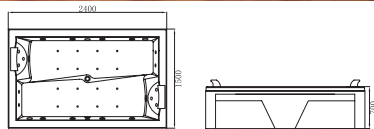

MODEL: WS-S024
SIZE: 2400x1500x700mm