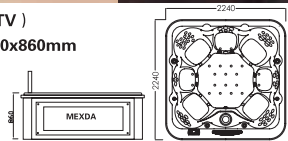

Spa color	Standard: white	Option: gray/black/summer sapphire/mystic emerald /silver white marble/gypsum / white sandstone/ lacquer/wine
Wooden panel	Standard: Option: Natural wood/red/black/	Wood kind: white pine/ash
Leather panel	Option: Light gray/light yellow	
Control system	1pc	
Water pump	2.25KW X1	1.5KW X2 0.75KW X1
Heater	3KW X1	
Filter pump	0.7KW X1	
Colourful light	1pc	
Little LED	48pcs	
Osone	1pc	
Filter	1pc	
Diverter	2pcs	
Jet	3" LED rotating Jet: 14pcs 2" rotating Jet: 19pcs Small Jet: 35pcs	
Waterfall	Air bubble jet: 20pcs	
PMCO	1pc	
Total power	8.7KW	
Extra	Pop-up TV 15" , DVD