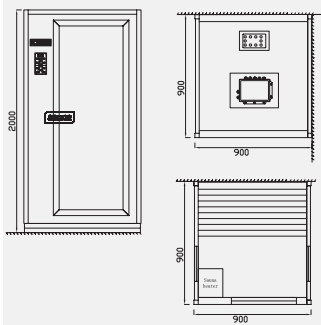

MODEL: WS-90CF
SIZE: 900x1000x1900mm

MODEL: WS-100CF
SIZE: 1000x1000x1900mm

MODEL: WS-120CF
SIZE: 1200x1000x1900mm

标准材质: 内外贴香柏木

标准功能配置: 3KW桑拿炉
G07控制系统、温度调节、时间
调节、臭氧、FM收音、CD播放器、
木桶、勺子

Standard Material:
with cedar inside and outside

Standard Function:
Sauna heater 3KW、Control system G07
Adjustable temperature、Time
setting、Ozone、FM radio、
CD player、Cask、Spoon