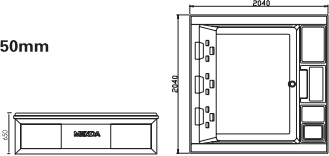

Spa color	Standard: white	Option: grey/blue/summer sapphire/mystic emerald /silver white marble/ gypsum / white peartrees/locustwave
Wooden panel	Standard: Natural wood/red/black/	Option: white peartrees/locustwave
Leather pane	Option: Light gray/Light yellow	Wood kind: white pine/ash
Control system	1pc	
Water pump	1.5KW X1	
Heater	2KW X1	
Filter pump	0.4KW X1	
Colourful light	1pc	
Ozone	1pc	
Filter	1pc	
Jet	4" rotating Jet:3pcs 3" rotating Jet:7pc 2" rotating Jet:6pcs Air bubble Jet: 18pcs	
Capacity(m³)	1.8m³	
Waterfall	1pc	
Pillow	3pcs	
Thin decorated board	3pcs	
Total power	3.9KW	

板材颜色	标配颜色: 白色	可选颜色: 灰色、蓝色、云彩蓝、云彩绿、云彩灰、石膏白、珍珠白、海洋蓝
木质面板	标配颜色: 红棕色	可选颜色: 原木色、棕色色 木质: 水曲柳或不锈钢
皮革衬垫	1个	
控制系统	1个	
水泵	1.5KW X1	
加热器	2KW X1	
过滤器	0.4KW 1个	
七彩池底灯	1个	
臭氧	1个	
过滤器	1个	
喷嘴	4寸旋转喷嘴 3个 3寸旋转喷嘴 7个 2寸旋转喷嘴 6个 泡涌嘴 18个	
容量(m³)	1.8m³	
瀑布	1个	
枕头	3个	
薄装饰板	3个	
总功率	3.9KW