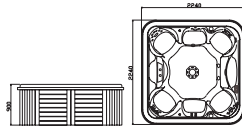

Spa color	Standard: white Option: grey/black/summer sapphire/mystic emerald /silver white marble/
Wooden panel	Standard: red Option: Natural wood/black/ Wood kind: white pine/ash
PS panel	Option:grey/black/brown/red
Leather pane	Option: Light grey/Light yellow
Control system	1pc
Water pump	1.5KW X2
Filter pump	0.75KW
Heater	3KW X1
Air pump	0.7KW X1
colourful light	Colourful light:1pc, Light with Jet:1pc Light with bubble:4pcs
Diverter	2pcs
Air adjuster	1pc
Rectangle Filter	1pc
Jet	3" rotating Jet:3pcs 3" rotating Jet:3pcs Small Jet:5Tpcs air bubble Jet:12pcs
Pillow	4pcs
Seating Capacity	6person
Cubage(m³)	1.7m³
FM/CD	1pc
Crone	1pc
Total power	7.45KW

板材颜色	标配颜色: 白色 可选颜色: 灰色、蓝色、云彩蓝、云彩绿、云彩灰、石青白、珍珠白、海洋蓝
板材颜色	标配颜色: 红色 可选颜色: 原木色、棕色色 木皮: 水曲柳或胡桃木
皮革面板	可选颜色: 灰色/咖啡色/粉红色
控制面板	可选颜色: 浅灰色/浅黄色
电机控制系统	1个
水泵	1.5KW X 2
过滤器	0.75KW
加热器	3KW X 1
彩色变化灯	2个
空气泵	0.7KW X 1
空气调节阀	2个
过滤器	1个
喷嘴	3寸旋转喷嘴 3个 3寸按摩喷嘴 3个 小喷嘴 4个 气泡嘴 12个
枕头	4个
人数	6人
容水量(m³)	1.7m³
FM/CD	1个
臭氧消毒	1个
总功率	7.45KW