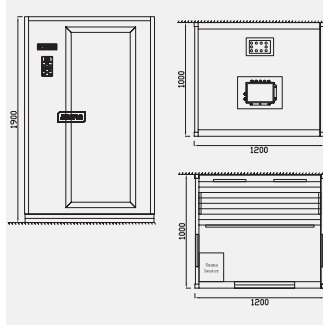

MODEL: WS-90CF
SIZE: 900x1000x1900mm

MODEL: WS-100CF
SIZE: 1000x1000x1900mm

MODEL: WS-120CF
SIZE: 1200x1000x1900mm

标准材质: 内外贴香柏木

标准功能配置: 3KW桑拿炉
G07控制系统、温度调节、时间
调节、臭氧、FM收音、CD播放器、
木桶、勺子

Standard Material:
with cedar inside and outside

Standard Function:
Sauna heater 3KW、Control system G07
Adjustable temperature、Time
setting、Ozone、FM radio、
CD player、Cask、Spoon

标准材质: 内外贴香柏木

标准功能配置: 3KW桑拿炉
G07控制系统、温度调节、时间
调节、臭氧、FM收音、CD播放器、
木桶、勺子

Standard Material:
with cedar inside and outside

Standard Function:
Sauna heater 3KW、Control system G07
Adjustable temperature、Time
setting、Ozone、FM radio、
CD player、Cask、Spoon

MODEL: WS-120CJ

SIZE: 1200x1200x2000mm

MODEL: WS-150CJ

SIZE: 1500x1500x2000mm