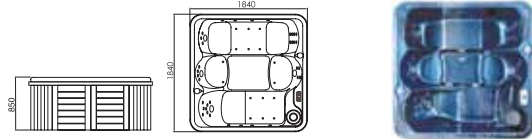

Spa color	Standard: white Option: gray/blue/summer sapphire/mystic emerald/silver white marble/	柜体颜色	标配颜色: 白色 可选颜色: 灰色、蓝色、云彩蓝、云彩绿、云彩灰、石膏白、珍珠白、海洋蓝
Wooden panel	Standard: red Option: natural wood/black/ Wood kind: white pine/ash	木裙	标配颜色: 棕红色 可选颜色: 原木色、棕色色 木质: 水曲柳或不带木裙
PS panel	Option:gray/coffee/brown/red	塑料裙	可选颜色: 灰色/咖啡色/棕色
Leather pane	Option: Light grey/Light yellow	皮革面板	可选颜色: 浅灰色/浅黄色
Control system	1pc	电脑控制系统	1个
Water pump	1.5KW X 2	水泵	1.5KW X 2
Filter pump	0.75KW	过滤器	0.75KW X 2
Heater	3KW X 1	恒温器	3KW X 1
Air pump	0.7KW X 1	吹风机	0.7KW
colourful light	1pc	彩色变化灯	2个 水底灯: 1个
Divertor	2pcs	分水阀	2个
Filter	1pc	过滤器	1个
Jet	5" rotating Jet:4pcs Small Jet:3pcs air bubble Jet:16pcs	喷嘴	5寸旋转喷嘴 4个 小喷嘴 3个 泡泡嘴 16个
Flow	3pcs	软头	3个
Seating Capacity	5person	人数	5人
Cubage(m³)	1m³	容量(m³)	1m³
FM/CD	1pc	FM/CD	1个
Onion	1pc	臭氧消毒	1个
Total power	6.65KW	总功率	6.65KW