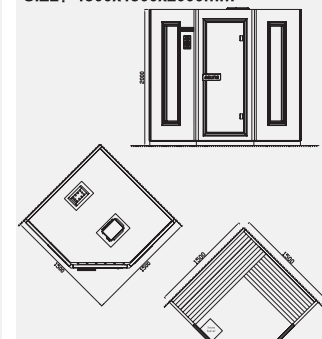

SIZE: 1500x1500x2000mm