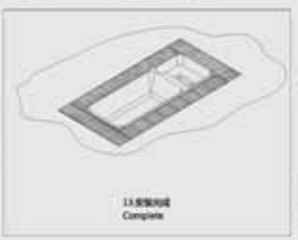

桑拿房板材分类 Types of sauna wooden material