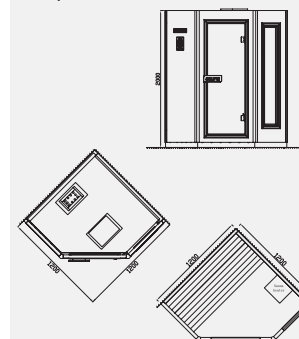

MODEL: WS-120CJ

标准材质: 内外贴香柏木

标准功能配置: 3KW桑拿炉
G07控制系统、温度调节、时间
调节、臭氧、FM收音、CD播放器、
木桶、勺子

Standard Material:
with cedar inside and outside

Standard Function:
Sauna heater 3KW、Control system G07
Adjustable temperature、Time
setting、Ozone、FM radio、
CD player、Cask、Spoon

SIZE: 1200x1200x2000mm