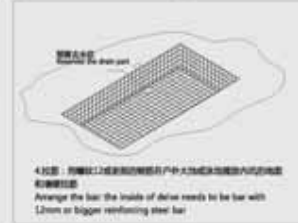

桑拿房板材分类 Types of sauna wooden material