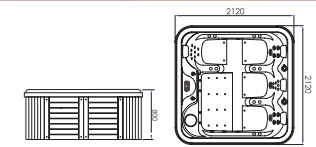

Spa color	Standard: white Option: grey/black/rosewood/sapphire/onyx/amaral/other white marble
Wooden panel	Standard: red Option: Natural wood/black/ gypsum (with the perfect lacquer/wave
PS panel	Option:gray/olive/brown/red
Leather panel	Option: Light grey/light yellow
Control system	loc
Water pump	1.5KW X 2
Filter pump	0.75KW
Heater	3KW X 1
Air pump	0.4KW X 1
colourful light	colourful light:2pcs
Diverter	3pcs
Air adjuster	3pcs
Filter	loc
Jet	5" rotating Jet:3pcs 2"angle Jet:8pcs Small Jet:3pcs air bubble Jet:20pcs
Pillow	6pcs
Seating Capacity	6person
Control panel	loc
PM/CD	loc
Quine	loc
Total power	6.65KW

板材颜色	标配颜色: 白色 可选颜色: 灰色、黑色、云杉绿、云杉灰、碧岩白、珍珠白、海洋蓝
木饰	标配颜色: 红色 可选颜色: 原木色、棕色、水梨、冰晶桦皮木饰
膜料	标配颜色: 暗红色 可选颜色: 灰色、咖啡色、棕色
皮革控制	可选颜色: 浅灰色/浅黄色
控制控制系统	1个
水泵	1.5KW X 2
过滤器	0.75KW
加热器	3KW X 1
风泵	0.4KW
彩色霓虹灯	彩色霓虹灯: 2个
分水器	3个
空气调节阀	3个
过滤器	1个
喷嘴	5寸旋转喷嘴 3个 2寸旋转喷嘴 8个 微型喷嘴 32个 空气喷嘴 20个
枕头	6个
人数	6人
容量(升)	160
PM/CD	1个
桑拿消毒	1个
总功率	6.65KW