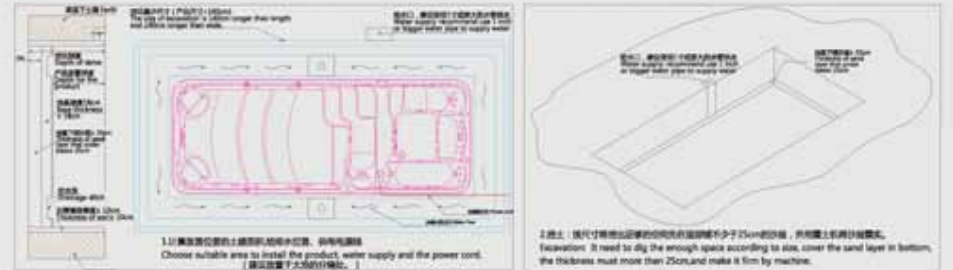

榉木木纹板 Beech wood board

户外泳池土建工程图(一)

Swimming Spa engineering drafting(2)

SPA水疗一体泳池工程案例
Swimming pool projects