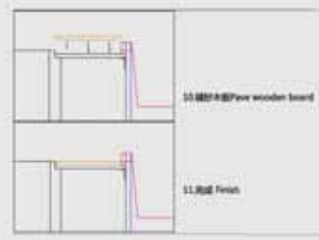

桑拿房板材分类 Types of sauna wooden material