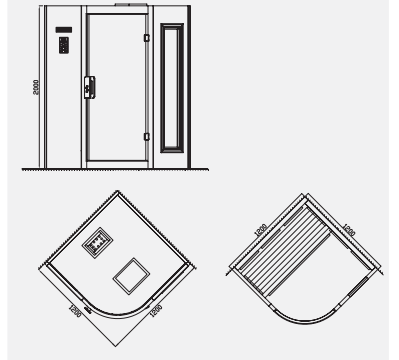

MODEL: WS-120RH