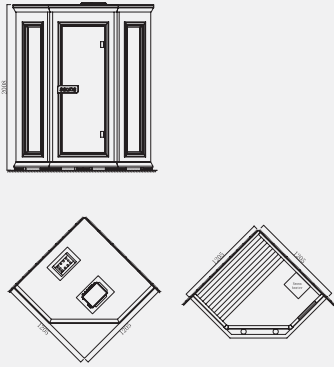

MODEL: WS-29SN
SIZE: 1205x1205x2008mm