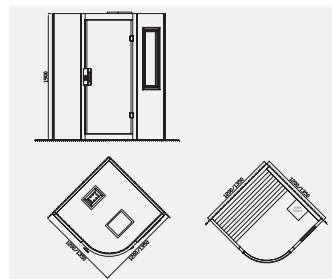

MODEL: WS-150JZ
SIZE: 1500x1500x1900mm

MODEL: WS-180JZ
SIZE: 1800x1800x1900mm

MODEL: WS-200JZ
SIZE: 2000x2000x1900mm

标准材质: 内外贴芬兰松

标准功能配置: 3KW桑拿炉
G06控制系统、温度调节、时间
调节、臭氧、FM收音、外接CD接口、
木桶、勺子

Standard Material:
with Finland Pine inside and outside

Standard Function:
Sauna heater 3KW, Control system G06
Adjustable temperature, Time
setting, Ozone, FM radio,
CD connector, Cask, Spoon

MODEL: WS-120HZ
SIZE: 1200x1200x1900mm
MODEL: WS-135HZ
SIZE: 1350x1350x1900mm

MODEL: WS-150HZ
SIZE: 1500x1500x1900mm

标准材质: 内外贴芬兰松

标准功能配置: 3KW桑拿炉
G06控制系统、温度调节、时间
调节、臭氧、FM收音、外接CD接口、
木桶、勺子

Standard Material:
with Finland Pine inside and outside

Standard Function:
Sauna heater 3KW, Control system G06
Adjustable temperature, Time
setting, Ozone, FM radio,
CD connector, Cask, Spoon