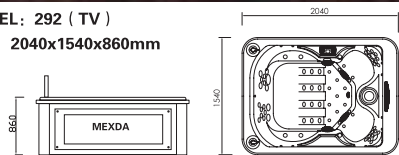

Spa color	Standard: white	Option: gray/black/summer sapphir/ivory/teal emerald /silver white marble/onyx / white pearl/rose/rosemarie	材料颜色	标准颜色: 白色	可选颜色: 灰色、黑色、亮银色、亮绿色、亮蓝色、亮黄色、亮白色、珍珠白、浅珊瑚
Wooden panel	Standard: -	Option: Natural wood/red/black Wood kind: white pine/ash	木柜	标准颜色: 棕色	可选颜色: 棕色、胡桃色、柚木色、杉木色
Leather panel	Option: Light brown/light yellow		按摩椅板	可选颜色: 深灰色、浅黄色	木柜: 水曲柳或杉木
Control system	top		控制面板系统	1个	
Water pump	1.5KW X2	0.375KW X1	水泵	3KW X2	0.375KW X1
Heater	3KW X1		风泵	0.4KW X2	
Filter pump	0.4KW X1		过滤器	1个	
Colorful light	top		彩色射灯	18个	
Little LED	15pcs		射灯	1个	
Clara	top		按摩器	1个	
Filter	top		过滤器	1个	
Diverter	2pcs		分水器	2个	
Jet	3" LED rotating jet: 1pc 3" LED rotating jet: 4pcs 2" rotating jet: 13pcs Small jet: 41pcs Air bubble jet: 13pcs		喷嘴	1个带杆旋转大喷嘴 3个带杆旋转喷嘴 4个2寸旋转喷嘴 41个不带杆喷嘴 13个气泡喷嘴	
Waterfall	top		瀑布	1个	
FMCC	top		遥控器	1个	
Total power	6.77KW		功率	6.77KW	
Extra	Pop-up TV, 15", DVD		电视	15寸可升降电视、DVD