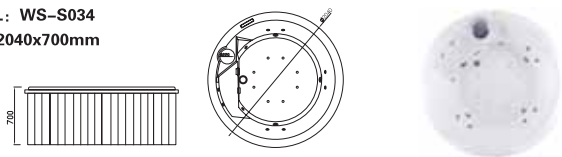

Spa color	Standard: white Option: grey/blue/summer sapphire/mystic emerald /silver white marble/gyssum / white pastel/rose /coco/moove	板材颜色	标配颜色: 白色 可选颜色: 灰色、蓝色、云彩蓝、云彩绿、云彩紫、石膏白、珍珠白、海洋蓝
Wooden panel	Standard: Option: Natural wood/red/black/ Wood kind: white pine/ash	水墙	标配颜色: 棕红色 可选颜色: 原木色、棕黑色 木质: 水曲柳或不带木箱
Leather panel	Option: Light grey/light yellow	皮革面板	可选颜色: 浅灰色、浅黄色
Control system	1pc	电脑控制系统	1个
Water pump	1.5KW X 1	水泵	1.5KW X 1
Heater	2KW X 1	恒温器	2KW X 1
Filter pump	0.4KW X 1	水泵	0.4KW 1个
Colorful light	1pc	七彩池底灯	1个
Ozone	1pc	臭氧	1个
Filter	1pc	过滤器	1个
Jet	4" rotating Jet: 3pcs 3" rotating Jet: 2pcs 2" rotating Jet: 3pcs Air bubble Jet: 8pcs	喷嘴	4寸旋转喷嘴 3个 3寸旋转喷嘴 2个 2寸旋转喷嘴 3个 气泡嘴 8个
Capacity(m³)	1.5m³	容量(m³)	1.5m³
Filter	3pcs	喷头	3个
Total power	3.9KW	总功率	3.9KW