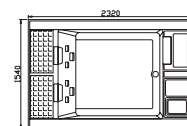

Spa color	Standard: white	Option: grey/blue/summer sapphire/mythic emerald /silver white marble/gypsum / with the peacock / ocean wave
Wooden panel	Standard:	Option: Natural wood/red/black/ Wood kind: white pine/ash
Leather panel	Option: Light grey/light yellow	
Control system	1pc	
Water pump	1.8KW X 1	
Heater	2KW X 1	
Filter pump	0.4KW X 1	
Colourful light	1pc	
Ozone	1pc	
Filter	1pc	
Jet	4" rotating Jet:2pcs 3" rotating Jet:6pcs 2" rotating Jet:4pcs Air bubble Jet: 16pcs	
Cubage(m³)	1.6m³	
Waterfall	1pc	
Filter	2pcs	
Thin decorated board	2pcs	
Total power	3.9KW	

柜体颜色	标配颜色: 白色	可选颜色: 灰色、蓝色、云彩蓝、云彩绿、云彩灰、石膏白、珍珠白、海洋蓝
木柜	标配颜色: 棕色	可选颜色: 原木色、棕色
皮革面板	可选颜色: 浅灰色、浅黄色	
电脑控制系统	1个	
水泵	1.8KW X 1	
加热器	2KW X 1	
风泵	0.4KW X 1	
七彩池底灯	1个	
臭氧	1个	
过滤器	1个	
喷嘴	4寸旋转喷嘴 2个 3寸旋转喷嘴 6个 2寸旋转喷嘴 4个 气泡嘴 16个	
容量(m³)	1.6m³	
瀑布	1个	
枕头	2个	
薄装饰板	2个	
总功率	3.9KW