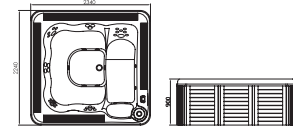

Spa color	Standard: white Option: grey/black/summer sapphire/mystic emerald /silver white marble/ypsum
Wooden panel	Standard: red Option: Natural wood/black/ white pine/ash
PS panel	Option:grey/black/brown/red
Leather pane	Option: Light grey/Light yellow
Control system	1pc
Water pump	1.5KW X2
Filter pump	0.75KW
Heater	3KW X1
colourful light	Colourful light:1pc
Filter	1pc
Jet	5" rotating Jet:2pcs 3"massage Jet:7pcs 2"rotating Jet:4pcs Small Jet:5Pcs air bubble Jet:18Pcs
Pillow	1pc
Seating Capacity	6person
Cubage(m³)	1.6m³
Crone	1pc
FM/CD	1pc
Total power	7.46KW

板材颜色	标配颜色: 白色 可选颜色: 灰色、蓝色、云彩蓝、云彩绿、云彩灰、石青白、珍珠白、海洋蓝
木箱	标配颜色: 棕色色 可选颜色: 原木色、棕色色 木皮: 水曲柳或胡桃木
皮革面板	可选颜色: 灰色/咖啡色/粉红色
电机控制系统	可选颜色: 浅灰色/浅黄色
水泵	1.5KW X 2
过滤器	0.75KW
加热器	3KW X 1
彩色变化灯	彩色变化灯: 1个
过滤器	1个
喷嘴	5寸旋转喷嘴 2个 3寸按摩喷嘴 7个 2寸旋转喷嘴 4个 小喷嘴 24个 气泡嘴 18个
枕头	1个
人数	6人
容水量(m³)	1.6m³
臭氧消毒	1个
FM/CD	1个
总功率	7.46KW