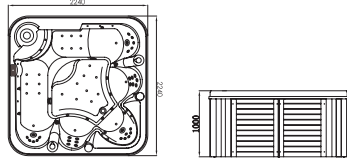

Spa color	Standard: white	Option: grey/black/summer sapphire/mystic emerald/silver white marble/zypsum / white zirconium/lookswave
Wooden panel	Standard: red	Option: Natural wood/black/ Wood kind: white pine/ash
PS panel	Option:gray/coffee/brown/red	
Leather pane	Option: Light gray/Light yellow	
Control system	1pc	
Water pump	1.5KW X 2	
Filter pump	0.75KW	
Heater	3KW X 1	
Air pump	0.4KW X 1	
colourful light	colourful light: 1pc	
Shower	2pcs	
Filter	1pc	
Jet	3 rotating Jet:3pcs Small Jet:3pcs	
Seating Capacity	air bubble Jet:8pcs	
Capacity(lit)	1.6m³	
Onze	1pc	
FM/CD	1pc	
Total power	7.15KW	

板材颜色	棕配颜色: 珍珠白	可选颜色: 白色、灰色、蓝色、云彩蓝、云彩绿、云彩灰、石黄白、海洋蓝
木料	棕配颜色: 粉红色	可选颜色: 原木色、棕黑色 木质: 水曲柳或不带木钉
塑料件	可选颜色: 灰色/咖啡色/棕色	
皮革衬板	可选颜色: 浅灰色/浅黄色	
控制面板系统	1个	
水泵	1.5KW X 2	
过滤器	0.75KW	
加热器	3KW X 1	
风机	0.4KW	
彩色灯光	彩色灯: 1个	
淋浴器	2个	
过滤器	1个	
喷嘴	3寸旋转喷嘴 3个	
小喷嘴	3个	
总功率	8个	
人数	8人	
容量(m³)	1.6m³	
臭氧消毒	1个	
FM/CD	1个	
总功率	7.15KW