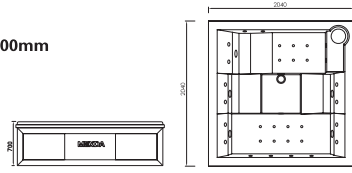

MODEL: WS-S030
SIZE: 2040x2040x700mm

Spa color	Standard: white Option: grey/blue/summer sapphire/mystic emerald /silver white marble/gypsum / white pearl/rose/lacquer/wave
Wooden panel	Standard: Natural wood/red/black/ Wood kind: white pine/lash Option: Light grey/light yellow
Leather pane	Option: Light grey/light yellow
Control system	1pc
Water pump	1.5KW X 1
Heater	2KW X 1
Filter pump	0.4KW X 1
Colourful light	1pc
Osone	1pc
Filter	1pc
Jet	4" rotating Jet: 2pcs 3" rotating Jet: 3pcs 2" rotating Jet: 20pcs Air bubble Jet: 31pcs
Cubage(m ³)	1.2m ³
P-flow	30pc
Total power	3.9KW