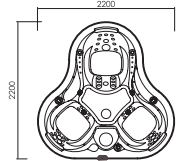

Spa color	Standard: white	Option: grey/black/umner, sapphire/myrtilic, amerald /silver white marble/
Wooden panel	Standard: red	Option: Natural wood/black/ Wood kind: white pine/ash
F5 panel	Option: grey/clear/feather-red	
Leather pane	Option: Light grey/light yellow	
Control system	Ipc	
Water pump	1.5KW X2	0.37KW X1
Heater	3KW X1	
Colorful light	Colorful light: Ipc	
Filter	Ipc	
Jet	5' rotating Jet: Ipc 3' massage Jet: 7pcs 2' floating Jet: 15pcs Small Jet: 2 Ipcs	
Pillow	3pcs	
Seating Capacity	3person	
Capacity(lm)	1.2m³	
Clone	Ipc	
FM/CD	Ipc	
Total power	6.37KW	

板材颜色	标准颜色: 白色	可选颜色: 灰色、蓝色、五彩蓝、五彩绿、五彩灰、石雪白、珍珠白、海洋蓝
木管	标准颜色: 红色	可选颜色: 原木色、松木色、木质、水曲柳或平枋木箱
塑料板	可选颜色: 灰色/咖啡色/红色	
皮革板	可选颜色: 浅灰色/浅黄色	
电控控制系统	Ipc	
水泵	1.5KW X2	0.37KW X1
加热器	3KW X1	
彩色变化灯	彩色灯: 1个	
过滤器	Ipc	
喷头	5'旋转喷嘴 1个 3'按摩喷嘴 7个 2'漂浮喷嘴 15个 小喷嘴 21个	
枕套	3个	
人数	3人	
容量(lm)	1.2m³	
臭氧消毒	1个	
FM/CD	1个	
总功率	6.37KW