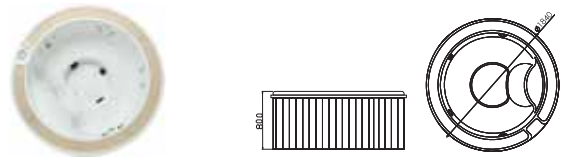

Spa color	Standard: white Option: grey/blue/summer sapphire/mystic emerald /silver white marble/ gypsum / white peacock/ oceanwave	板材颜色	标准颜色: 白色 可选颜色: 灰色、蓝色、云彩蓝、云彩灰、石膏白、珍珠白、海洋蓝
Wooden panel	Standard: red Option: Natural wood/black/ Wood kind: white pine/ash	木料	标准颜色: 棕色 可选颜色: 原木色、棕色 木质: 水曲柳或不锈钢
PS panel	Option: grey/coffee/brown-red	塑料轴	可选颜色: 棕色 可选颜色: 灰色/咖啡色/棕色
Leather pane	Option: Light grey/Light yellow	皮革衬板	可选颜色: 灰色/咖啡色/棕色
Control system	1pc	控制控制系统	1个
Filter pump	1.5KW X 1	过滤器	1.5KW X 1
Heater	2KW X 1	加热器	2KW X 1
Colourful light	1pc	彩色变化灯	水底灯: 1个
Jet	3" rotating Jet:14pcs Small Jet:14pcs	喷嘴	3寸旋转喷嘴: 4个 小喷嘴: 14个
Seating Capacity	4person	人数	4人
Cubage(m³)	0.6m³	容量(m³)	0.6m³
Osone	1pc	臭氧消毒	1个
Total power	4.5KW	总功率	4.5KW