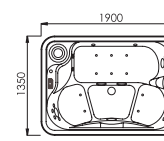

MODEL: WS-094C
SIZE:2100x1800x850mm

Spa color	Standard: white	Option: grey/black/summer sapphire/mystic emerald /fisher white marble/ppsum /white pearl/seafoam
Wooden panel	Standard: red	Option: Natural wood/black/ Wood kind: white pine/ash
PS panel	Option:off/black/bronze/	
Leather pane	Option: Light grey/light yellow	
Control system	ipc	
Water pump	1.5KW X 2	
Filter pump	0.75KW	
Heater	20KW X 1	
Air pump	0.4KW X 1	
Colourful light	Colourful light ipc	
Diverter	3pcs	
Filter	ipc	
Jet	3" rotating Jet:4pcs 2" Jet:2pcs Small Jet:2 pcs air bubble Jet:10pcs	
P.Bow	4pcs	
Seating Capacity	4-6person	
Capacity(l)	0.7m ³	
PMCCO	ipc	
Control	ipc	
Total power	6.35KW	

MODEL: WS-095C
SIZE:1900x1350x800mm

Spa color	Standard: white	Option: grey/black/summer sapphire/mystic emerald /fisher white marble/ppsum /white pearl/seafoam
Wooden panel	Standard: red	Option: Natural wood/black/ Wood kind: white pine/ash
PS panel	Option:grey/black/bronze/	
Leather pane	Option: Light grey/light yellow	
Control system	ipc	
Water pump	1.5KW X 1	
Filter pump	0.75W	
Heater	20KW X 1	
Air pump	200W X 1	
colourful light	Colourful light ipc	
Diverter	ipc	
Filter	ipc	
Jet	3" rotating Jet:3pcs Small Jet:16pcs air bubble Jet:10pcs	
P.Bow	3pcs	
Seating Capacity	3person	
Capacity(m ³)	0.4m ³	
PMCCO	ipc	
Control	ipc	
Total power	4.45KW	