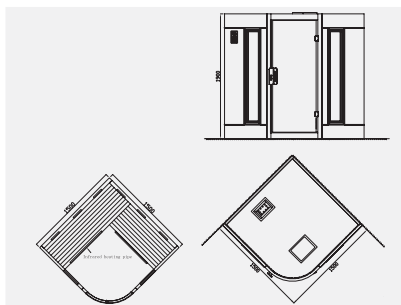

PAGE · 113

标准材质: 内侧贴芬兰松、外侧贴榉木木纹夹板

标准功能配置: 3KW桑拿炉
G06控制系统、温度调节、时间
调节、臭氧、FM收音、外接CD接口、
木桶、勺子

Standard Material: with Finland pine inside
and Beech wood board external

Standard Function:
Sauna heater 3KW、Control system G06
Adjustable temperature、Time
setting、Ozone、FM radio、
CD connector、Cask、Spoon