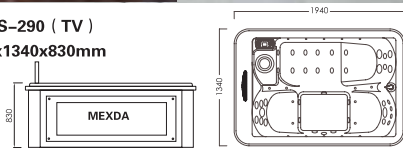

Spa color	Standard: white	Option: grey/black/summer sapphire/mystic emerald /silver white marble/gypsum /ivory/palebeige/boisewave
Wooden panel	Standard: white	Option: Natural wood/red/black/ Wood kind: white pine/ash
Leather panel	Option: Light grey/light yellow	
Control system	1pc	
Water pump	2.3KW X1	0.75KW X1
Heater	3KW X1	
Filter pump	0.8KW X1	
Colorful light	1pc	
Little LED	18pcs	
Osone	1pc	
Filter	1pc	
Diverter	1pc	
Jet	3" LED rotating Jet: 1pc 3" LED rotating Jet: 3pcs 2" rotating Jet: 4pcs Small Jet: 20pcs Air bubble Jet: 8pcs	
Waterfall	1pc	
Filter	1pc	
FM/CD	1pc	
Total power	6.15KW	
Extra	Pop-up TV 15" - DVD