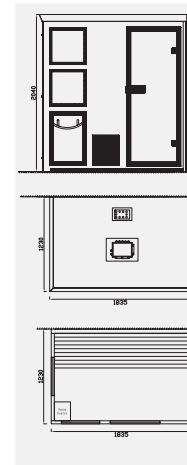

MODEL: WS-22SN

MODEL: WS-21SN
SIZE: 1635x1230x2040mm

标准材质: 内外贴白松
可选铁杉

标准功能配置: 3KW桑拿炉
106控制系统、温度调节、时间
调节、臭氧、FM收音、外接CD接口、
木桶、勺子

Standard Material:
with White Pine inside and outside
Option:hemlock spruce

Standard Function:
Sauna heater 3KW、Control system106
Adjustable temperature、Time
setting、Ozone、FM radio、
CD connector、Cask、Spoon