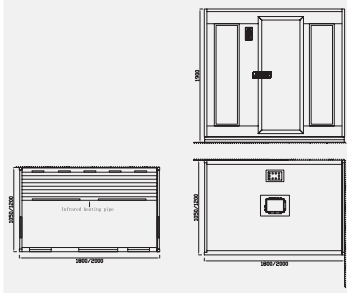

MODEL: WS-180FX

MODEL: WS-180FX
SIZE: 1800x1050x1900mm
MODEL: WS-200FX
SIZE: 2000x1200x1900mm

标准材质: 内侧贴芬兰松、外侧贴榉木木纹夹板

标准功能配置: 3KW桑拿炉
G06控制系统、温度调节、时间
调节、臭氧、FM收音、外接CD接口、
木桶、勺子

Standard Material: with Finland pine inside
and Beech wood board external

Standard Function:
Sauna heater 3KW、Control system G06
Adjustable temperature、Time
setting、Ozone、FM radio、
CD connector、Cask、Spoon