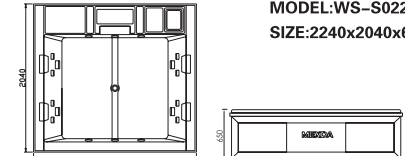

Spa color	Standard: white	Option: grey/blue/summer sapphire/mystic emerald /silver white marble/ gypsum
Wooden panel	Standard: Natural wood/red/black/	Option: white peartrees/locustwave
Leather pane	Option: Light gray/Light yellow	Wood kind: white pine/ash
Control system	1pc	
Water pump	1.5KW X1	
Heater	2KW X1	
Filter pump	0.4KW X1	
Colourful light	1pc	
Ozone	1pc	
Filter	1pc	
Jet	4" rotating Jet:3pcs 3" rotating Jet:7pc 2" rotating Jet:6pcs Air bubble Jet: 18pcs	
Capacity(m³)	2m³	
Waterfall	1pc	
Pillow	4pcs	
Thin decorated board	3pcs	
Total power	3.9KW	

板材颜色	标配颜色: 白色	可选颜色: 灰色、蓝色、云彩蓝、云彩绿、云彩灰、石膏白、珍珠白、海洋蓝
木质面板	标配颜色: 红棕色	可选颜色: 原木色、棕色色 木质: 水曲柳或不锈钢
皮革衬垫	1个	
控制系统	1个	
水泵	1.5KW X1	
加热器	2KW X1	
过滤器	0.4KW 1个	
七彩池底灯	1个	
臭氧	1个	
过滤器	1个	
喷嘴	4寸旋转喷嘴 3个 3寸旋转喷嘴 7个 2寸旋转喷嘴 6个 泡涌嘴 18个	
容量(m³)	2m³	
瀑布	1个	
枕头	4个	
薄装饰板	3个	
总功率	3.9KW