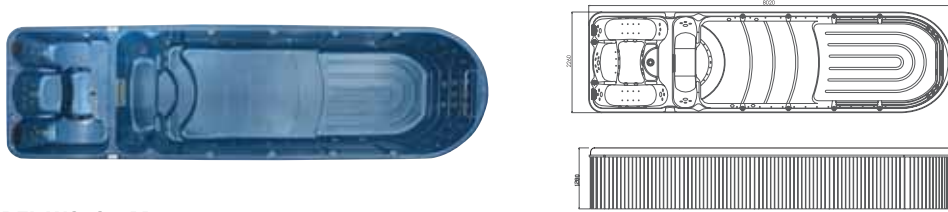

MODEL:WS-S08M
Size:8020x2260x1280mm

	General	Swimming pool	Massage pool
Spa color	Standard: white Option: gray/blue/summer sapphire/mystic emerald /silver white marble/gypsum /with pearlescent /oceanwave		
Wooden panel	Standard: red Option: Natural wood/black/ Wood kind: white pine/ash		
PS panel	Option:Gray/Coffee/Brown-red		
Control system	2pcs	1pc	1pc
Water pump	1.5kW 3pcs 2.2kW 2pcs	1.5kW 1pc 2.2kW 2pcs	1.5kW 2pcs
Filter pump	750W 2pcs	0.75kW 1pc	0.75kW 1pc
Heater	3kW 2pcs	3kW 1pc	3kW 1pc
Air pump	0.7kW 1pc		0.7kW 1pc
Speaker	4pcs	2pcs	2pcs
Colorful light	Little LED:26pcs+colourful light:4pcs	Little LED:26pcs+colourful light:3pcs	colourful light:1pc
Diverter	2pcs		2pcs
Filter	2pcs	1pc	
Jet	5" mult Jet:6pcs 5" rotating Jet:6pcs 3" rotating Jet:6pcs 3" single hole Jet:12pcs Small Jet:40pcs Air bubble Jet:20pcs	5" mult Jet:6pcs 5" rotating Jet:2pc 3" rotating Jet:6pcs 3" single hole Jet:12pcs Small Jet:6pcs	5" rotating Jet:4pc Small Jet:34pcs Air bubble Jet:20pcs
Water column	8pcs	8pcs	
Water column switch	2pcs	2pcs	
Pillow	7pcs	2pcs	5pcs
Cubage (m³)	12m³		
FM/CD	1pc	1pc	1pc
Ozone	2pcs	1pc	1pc
Total power	17kW		

	总体	泳池部分	按摩池部分
板材颜色	标配颜色: 白色 可选购颜色: 云彩蓝、云彩绿、云彩灰、石膏白、珍珠白、海洋蓝		
木裙	标配颜色: 棕红色 可选颜色: 原木色、棕黑色 木质: 水曲柳或不带木裙		
塑料裙	可选颜色: 咖啡色/灰色/棕红色		
电脑控制系统	2个	1个	1个
水泵	1.5kW 3个 2.2 kW 2个	1.5kW 1个 2.2 kW 2个	1.5kW 2个
过滤器	0.75kW 2个	0.75kW 1个	0.75kW 1个
恒温器	3kW 2个	3kW 1个	3kW 1个
风泵	0.7kW 1个		0.7kW 1个
彩色变化灯	灯珠:26个+水底灯:4个	灯珠:26个+水底灯:3个	水底灯:1个
喇叭:	4个	2个	2个
分水阀	2个	1个	1个
过滤器	2个	1个	1个
喷嘴	5寸强力多孔大喷座: 6套 5寸旋转喷座: 6套 3寸旋转喷座: 6套 3寸单孔喷座: 12套 小喷座: 40套 泡泡咀: 20套	5寸强力多孔大喷座: 6套 5寸旋转喷座: 2套 3寸旋转喷座: 6套 3寸单孔喷座: 12套 小喷座: 6套	5寸旋转喷座: 4套 小喷座: 34套 泡泡咀: 20套
水柱	8个	8个	
水柱开关	2个	2个	
枕头	7人	2人	5人
容量(m³)	12m³		
FM/CD	1个	1个	1个
臭氧消毒	2个	1个	1个
总功率	17kW