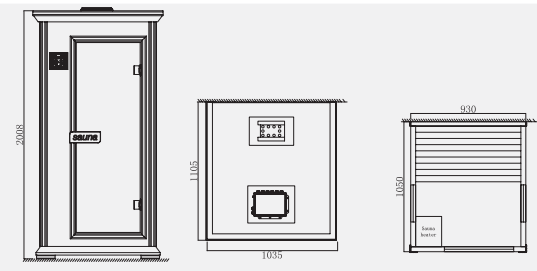

MODEL: WS-26SN
SIZE: 1035x1105x2008mm