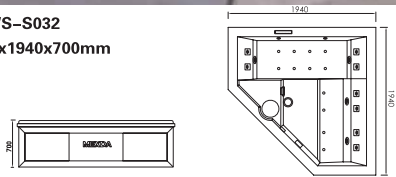

Spa color	Standard: white	Option: grey/blue/summer sapphire/mystic emerald /silver white marble/gypsum / white pearlescent /oceanwave
Wooden panel	Standard: Natural wood/red/black/ Wood kind: white pine/oak	
Leather pane	Option: Light grey/light yellow	
Control system	1pc	
Water pump	1.5KW X 1	
Heater	2KW X 1	
Filter pump	0.4KW X 1	
Colourful light	1pc	
Osone	1pc	
Filter	1pc	
Jet	4' rotating Jet:4pcs 3' rotating Jet:2pcs 2' rotating Jet:6pcs Air bubble Jet: 12pcs	
Cubage(m³)	1.2m³	
Pikow	4pcs	
Total power	3.9KW	

柜材颜色	棕配颜色: 白色	可选颜色: 灰色、蓝色、云彩蓝、云彩绿、云彩灰、石膏白、珍珠白、海洋蓝
木柜	棕配颜色: 棕红色	可选颜色: 原木色、棕黑色
皮革控制柜	棕配颜色: 浅灰色、浅黄色	木质: 水曲柳或带木蜡
水泵	1.5KW X 1	
过滤器	2KW X 1	
风泵	0.4KW 1个	
七彩泡底灯	1个	
臭氧	1个	
过滤器	1个	
喷嘴	4'旋转喷嘴 4个 3'旋转喷嘴 2个 2'旋转喷嘴 6个 泡泡嘴 12个	
容量(m³)	1.2m³	
滤芯	4个	
总功率	3.9KW