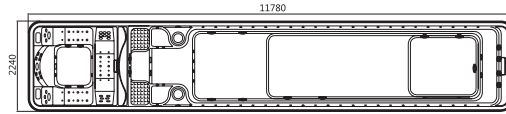

MODEL:WS-S12
SIZE:11780x2240x1620mm

	General	Swimming pool	Hot tub
Spa color	Standard:white Option:summer sapphire / mystic emerald /silver white marble/gypsum /white pearlescent /oceanwave		
Wooden panel	Standard:red Option: natural wood/black/ Wood kind: white pine/ash		
PS panel	Option:gray/coffee/brown-red		
Control system	2pcs	1pc	1pc
Water pump	2.2kW 4pcs	2.2kW 3pcs	2.2kW 1pc
Filter pump	1.5kW 1pc		1.5kW 1pc
Water pump	0.75kW 2pcs 0.37kW 1pc	0.75kW 1pc 0.37kW 1pc	0.75kW 1pc
Heater	3kW 3pcs	3kW 2pcs	3kW 1pc
Air pump	0.7kW 1pc		0.7kW 1pc
Speaker	4pcs		
Colorful light	Little LED:50pcs+colourful light:7pcs	Little LED:50pcs+colourful light:6pcs	colourful light:1pc
Jet	5 multi Jet:3pcs 5 rotating Jet:3pcs 2 rotating Jet:2pcs Small Jet:5pcs Air bubble Jet:20pcs	5 multi Jet:6pcs 5 rotating Jet:2pcs Small Jet:16pcs	5 rotating Jet:3pcs 2 rotating Jet:2pcs Small Jet:38pcs Air bubble Jet:20pcs
Waterfall	1pc	1pc	
Seating Capacity	9Persons	4Persons	5Persons
Cubage(m ³)	18m ³		
Ozone	2pcs	1pc	1pc
Total power	22kw		