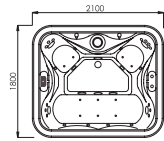

Spa color	Standard: white	Option: grey/black/summer sapphire/mystic emerald /fisher white marble/ppsum /white pearl/seafoam
Wooden panel	Standard: red	Option: Natural wood/black/ Wood kind: white pine/ash
PS panel	Option:off/black/bronze/	
Leather pane	Option: Light grey/light yellow	
Control system	ipc	
Water pump	1.5KW X 2	
Filter pump	0.75KW	
Heater	20KW X 1	
Air pump	0.4KW X 1	
Colourful light	Colourful light ipc	
Diverter	3pcs	
Filter	ipc	
Jet	3" rotating Jet:4pcs 2" Jet:2pcs Small Jet:2 pcs air bubble Jet:10pcs	
P.Bow	4pcs	
Seating Capacity	4-6person	
Capacity(l)	0.7m³	
PMCCO	ipc	
Control	ipc	
Total power	6.35KW	

板材颜色	标准颜色: 白色	可选颜色: 灰色、蓝色、云彩蓝、云彩绿、云彩灰、石膏白、珍珠白、海洋蓝
木饰	标准颜色: 枫红色	可选颜色: 原木色、桦木色、米黄、水曲柳或不开木饰
亚克力板	标准颜色: 灰色/黑/棕色/	
皮革控制面板	1个	可选颜色: 浅灰色/浅黄色
水泵	1.5KW X 2	
过滤器	0.75KW	
加热器	20KW X 1	
风泵	0.4KW	
彩色变化灯	2个灯罩, 1个	
分流器	3个	
过滤器	1个	
喷嘴	3寸旋转喷嘴 4个 2寸喷嘴 2个 小喷嘴 21个 气泡嘴 10个	
扶手	4个	
人数	4人	
容量(m³)	0.7m³	
PMCCO	1个	
控制系统	1个	
总功率	6.35KW