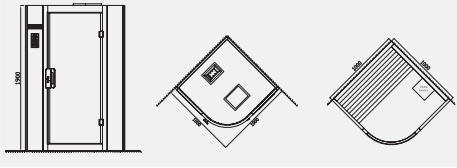

MODEL: WS-100CH
SIZE: 1000x1000x1900mm

标准材质: 内外贴香柏木

标准功能配置: 3KW桑拿炉
G07控制系统、温度调节、时间
调节、臭氧、FM收音、CD播放器、
木桶、勺子

Standard Material:
with cedar inside and outside

Standard Function:
Sauna heater 3KW、Control system G07
Adjustable temperature、Time
setting、Ozone、FM radio、
CD player、Cask、Spoon