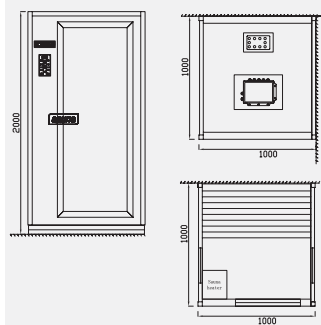

MODEL: WS-90CF
SIZE: 900x1000x1900mm

MODEL: WS-100CF
SIZE: 1000x1000x1900mm

MODEL: WS-120CF
SIZE: 1200x1000x1900mm

标准材质: 内外贴香柏木

标准功能配置: 3KW桑拿炉
G07控制系统、温度调节、时间
调节、臭氧、FM收音、CD播放器、
木桶、勺子

Standard Material:
with cedar inside and outside

Standard Function:
Sauna heater 3KW、Control system G07
Adjustable temperature、Time
setting、Ozone、FM radio、
CD player、Cask、Spoon

标准材质: 内外贴香柏木

标准功能配置: 3KW桑拿炉
G07控制系统、温度调节、时间
调节、臭氧、FM收音、CD播放器、
木桶、勺子

Standard Material:
with cedar inside and outside

Standard Function:
Sauna heater 3KW、Control system G07
Adjustable temperature、Time
setting、Ozone、FM radio、
CD player、Cask、Spoon

SIZE: 1200x1200x2000mm

SIZE: 1500x1500x2000mm