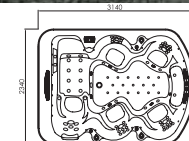

Spa color	Standard: white	Option: gray/black/summer sapphire/mystic emerald /silver white marble/ gypsum / white sandstone/ lacquer/wine
Wooden panel	Standard: Option: Natural wood/red/black/	Wood kind: white pine/ash
Leather panel	Option: Light gray/light yellow	
Control system	1pc	
Water pump	2.25KW X1	1.5KW X2 0.75KW X1
Heater	3KW X1	
Filter pump	0.7KW X1	
Colourful light	1pc	
Little LED	20pcs	
Osone	1pc	
Filter	1pc	
Diverter	2pcs	
Jet	3" LED rotating Jet: 14pcs 2" LED rotating Jet: 19pcs Small Jet: 16pcs	
Waterfall	Air bubble jet: 20pcs	
PMCO	1pc	
Total power	8.32KW	
Extra	Pop-up TV 15" , DVD	

板材颜色	标准颜色: 白色	可选颜色: 灰色、蓝色、云彩蓝、云彩灰、石膏白、珍珠白、海洋蓝
木质面板	标准: Option: Natural wood/red/black/	可选颜色: 原木色、枫木色、柳木色、水曲柳或不锈钢
皮革面板	可选颜色: 浅灰色、浅黄色	
电控控制系统	1个	
水泵	2.25KW X1	1.5KW X2 0.75KW X1
加热器	3KW X1	
过滤器	0.7KW X1	
七彩泡泡灯	1个	
彩色灯珠	20个	
臭氧	1个	
过滤器	1个	
分水阀	2个	
喷头	3寸旋转喷头 4个 2寸旋转喷头 11个 不锈钢喷头 68个	
瀑布	1个	
喷头	1个	
PMCO	1个	
总功率	8.32KW	
选购	15寸升降电视、DVD